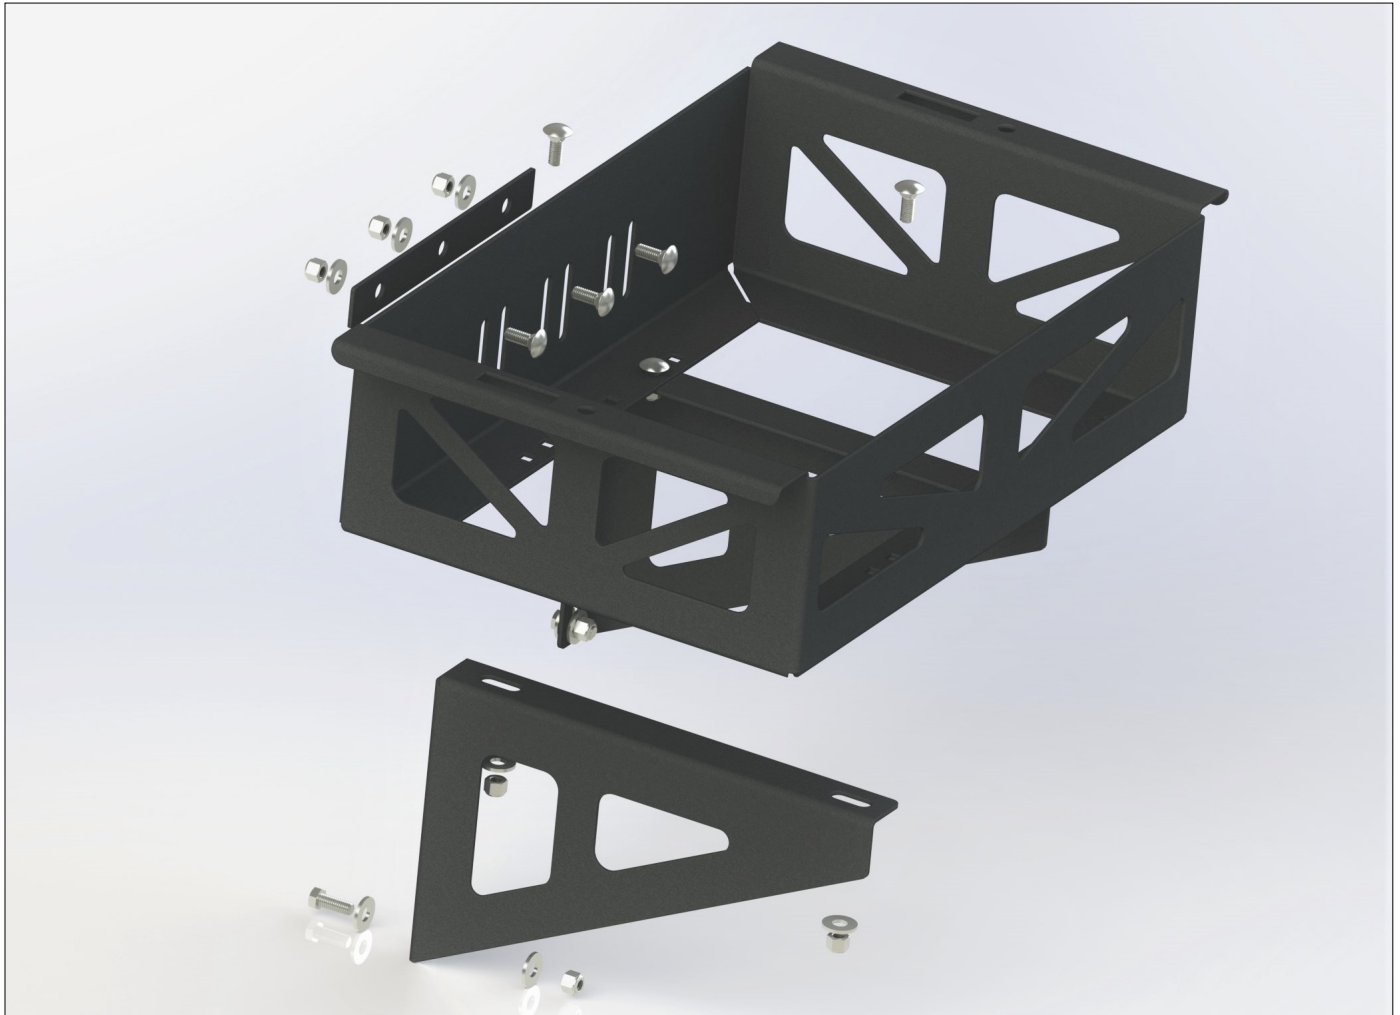

700 Pine Ridge Road Golden CO 80403 Tel (303) 278 8287 1(888) 4X4 SLEE Fax (303) 278 7182

Slee Off-Road – [Jerry Can Basket] (SOK1138) – Installation instruction 1

Thank you for your purchase from Slee Off-Road! If you should you have any questions or concerns, please do not hesitate to contact us immediately at 1 888 4X4 SLEE or at sales@sleeoffroad.com.

Slee Off-Road – [Jerry Can Basket] (SOK1138) – Installation instruction 2

QTY	Parts Included	Tools
	Fabricated Parts	Basic Hand Tools. SAE Wrenches and Sockets
1	Basket	
1	Right Gusset	
1	Left Gusset	
1	Spacer	
	Installation Hardware	
1	E-Track Strap - SOF1139	
7	3/8" x 1" Carriage Bolt GR5 Zinc	
9	3/8" USS Washer GR5 Zinc	
2	3/8" SAE Washer GR5	
2	3/8" x 1" Hex Bolt GR5 Zinc	
9	3/8" Nylock Nut GR5 zinc	